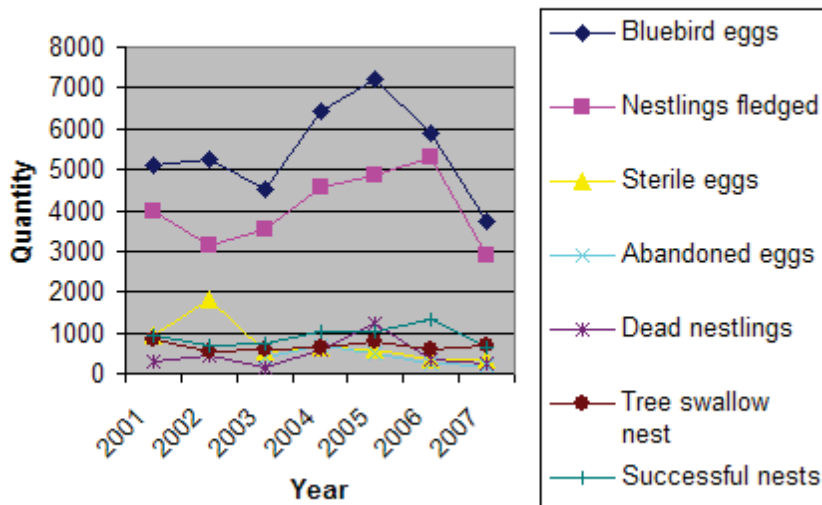

	2002	2003	2004	2005	2006	2007
Boxes available	2085	2088	2062	2162	1907	1629
Successful nests	676	756	1026	1024	1331	655
Bluebird eggs	5274	4522	6453	7237	5900	3739
Sterile eggs	1810	530	660	579	363	352
Abandoned eggs		405	684	503	241	189
Dead nestlings	462	132	596	1230	352	264
Nestlings fledged	3145	3529	4545	4866	5296	2914
Adults banded	148	116	106	154	77	92
Nestlings banded	2148	2507	2701	2583	3149	1663
Recoveries	73	62	96	103	77	45
Tree swallow nests	535	568	623	788	609	675
Wren nests	14	20	18	49	22	29
Sparrow nests	30	34	36	39	63	54
Stolen/vandalized	35	32	57	52	27	140
Used twice	149	492	302	428	306	216

**MBT 2007 Statistics**

Band Issuance	MOBL
No/bands issued/2007	3411
No/bands USED/2007	<b>1757</b>
Bands returned in 2007	1654
No/bands issued/2006	4948
No/bands USED/2006	<b>3526</b>
Bands returned in 2006	1422
No/bands issued/2005	5254
No/bands USED/2005	<b>3122</b>
Bands returned in 2005	2132
No/bands issued/2004	3810
No/bands USED/2004	<b>3073</b>
Bands returned in 2004	737
No/bands issued/2003	4467
No/bands USED/2003	<b>2623</b>
Bands returned in 2003	1844
No/bands issued/2002	3838
No/bands USED/2002	<b>2307</b>
Bands returned in 2002	1531
No/bands issued/2001	4107
No/bands USED/2001	<b>2880</b>
Bands returned in 2001	1227
No/bands issued/2000	4358
No/bands USED/2000	<b>3324</b>
Bands returned in 2000	1034